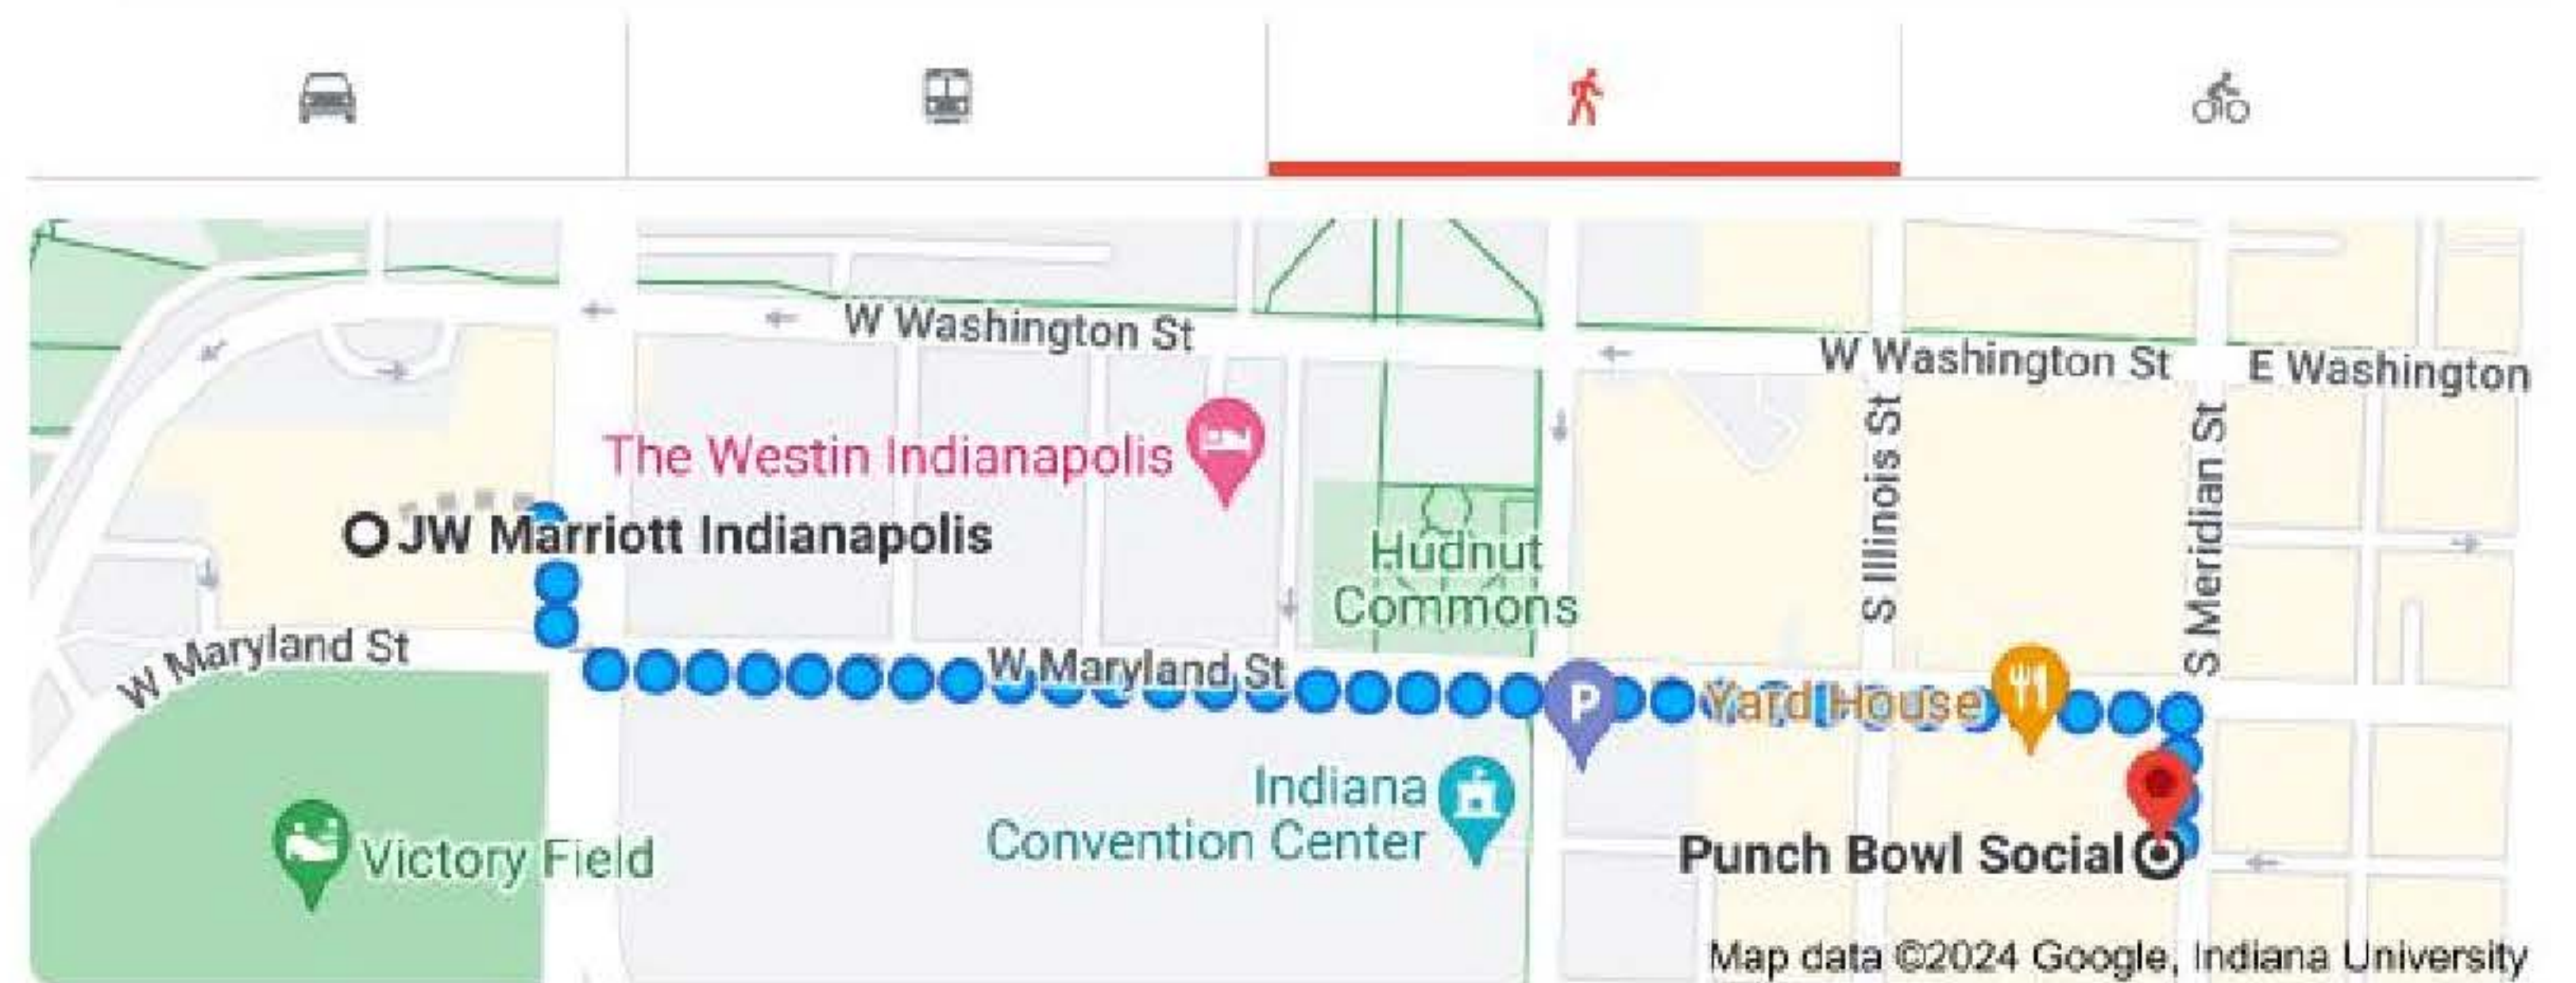

PUNCH BOWL SOCIAL WALKING MAP

- JW Marriott Indianapolis, 10 S West St, Indianapolis, IN 46204
- Punch Bowl Social, 120 S Meridian St, Indianapolis, IN 46225

14 min (0.6 mi) via W Maryland St